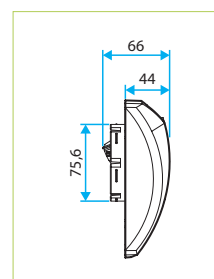

### AFMETINGEN (MM)

Bahia Curve WC (P25)

Bahia Curve keuken / badkamer (H+P75)

Bahia Curve Washok (H50)