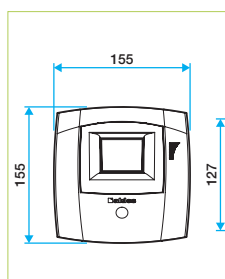

### AFMETINGEN (MM)

Bahia Curve WC (P25)

Bahia Curve keuken / badkamer (H+P75)

Bahia Curve Washok (H50)